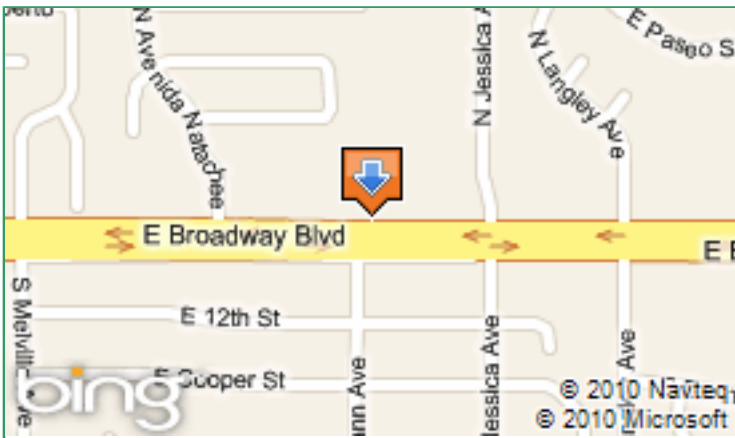

SafetyShoes

Contact Information

Western Warehouse

6701 E Broadway Blvd

Tucson, AZ 85710

(520) 885-4385

Website: N/A

E-Mail: N/A

Map

Hours Of Operation

N/A

Forms Of Payment

N/A